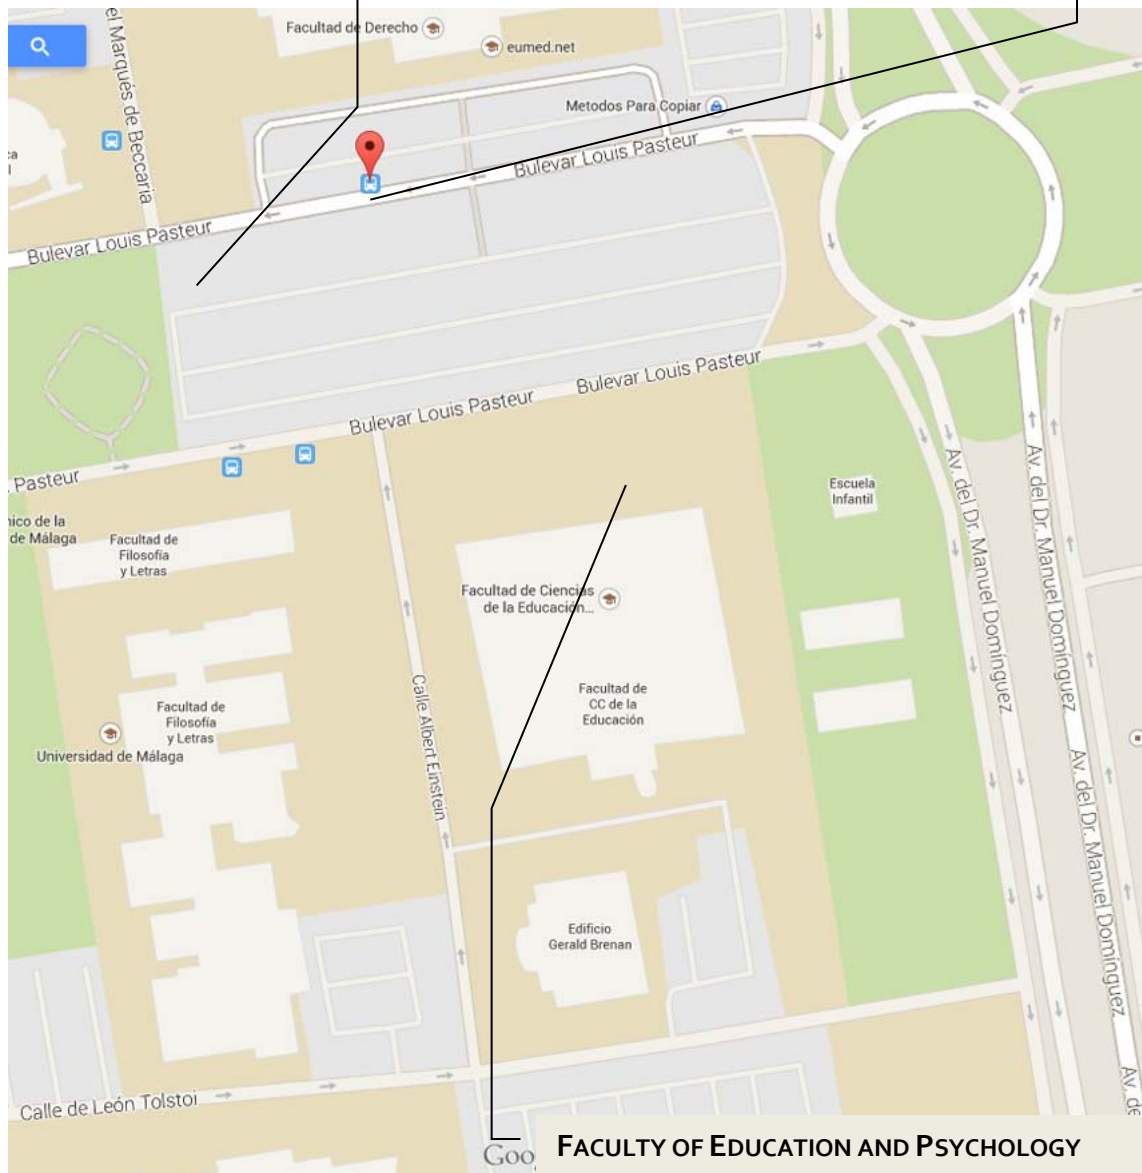

EXPERT scientific and technological workshop

Málaga, 26th-27th June 2015

Map 1: directions to the University campus from Málaga centre

To: Teatinos university campus (see Map 2)

Stops:

- Bus line # 11: Facultad de Derecho stop (Faculty of Law);
- Subway line # 2: Universidad stop.

From: Vialia María Zambrano train station

Subway line # 2:

- El Perchel subway stop (toward Andalucía Tech).

From: city centre

Bus line # 11. Stops:

- Paseo del Parque (at AC Málaga Palacio hotel);
- Alameda Principal (corner of Larios street);
- Alameda Principal (corner of Torregorda street).

EXPERT scientific and technological workshop
Málaga, 26th-27th June 2015
Map 2: directions to the Faculty of Education and Psychology

Subway stop. Line #1
(Universidad stop)

Bus stop. Line # 11 (Facultad de Derecho stop)