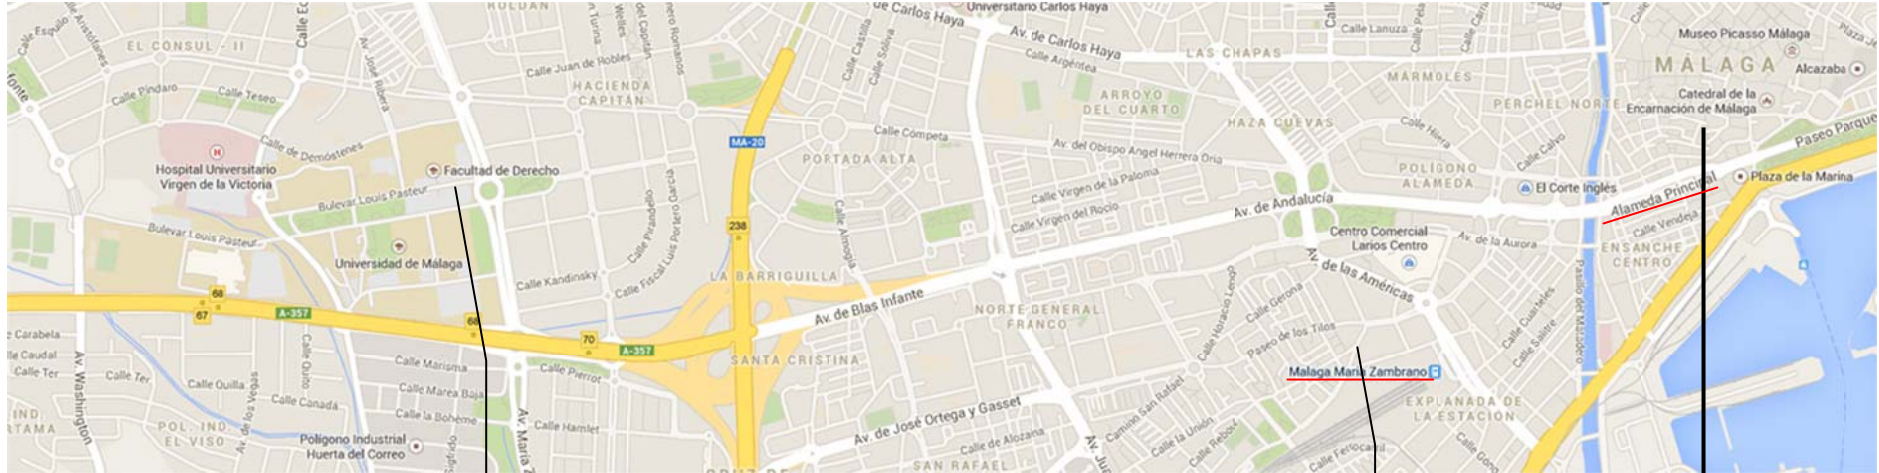

EXPERT scientific and technological workshop

Málaga, 26th-27th June 2015

Map 1: directions to the University campus from Málaga centre

To: Teatinos university campus (see Map 2)

Stops:

- Bus line # 11: Facultad de Derecho stop (Faculty of Law);
- Subway line # 2: Universidad stop.

From: Vialia María Zambrano train station

Subway line # 2:

- El Perchel subway stop (toward Andalucía Tech).

From: city centre

Bus line # 11. Stops:

- Paseo del Parque (at AC Málaga Palacio hotel);
- Alameda Principal (corner of Larios street);
- Alameda Principal (corner of Torregorda street).

EXPERT scientific and technological workshop
Málaga, 26th-27th June 2015
Map 2: directions to the Faculty of Education and Psychology

Subway stop. Line #1
(Universidad stop)

Bus stop. Line # 11 (Facultad de Derecho stop)